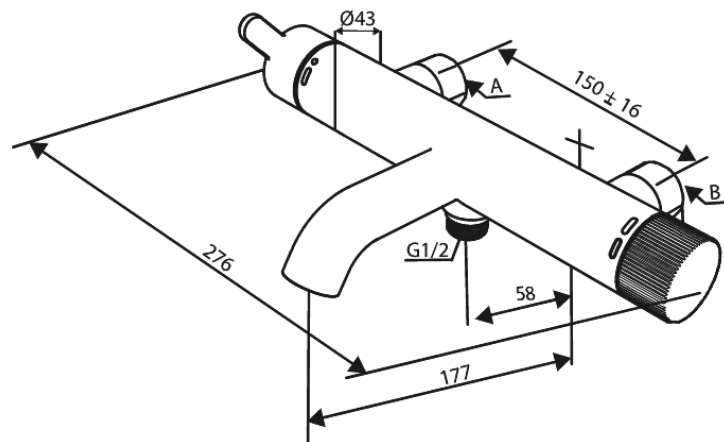

FM Mattsson Denmark ApS
Hvidkærvej 48, 5250 Odense SV, DK-56416218

+45 88 33 00 34 danmark@fmmattssongroup.com

Mere information på damixa.com

damixa